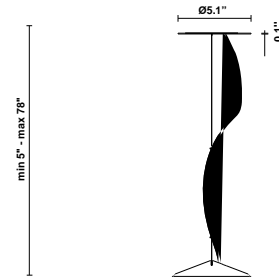

Aérostat F27

F66L14SA12

A.Saggia & V.Sommella / D&G Studio

Fixture type

Project name

Dimensions

Description

Suspension module for use with large Aérostat glass diffuser. Metal structure with painted gold finish. Includes wipe down cover, junction box cover plate, and offset mounting hardware. 4000K

Wattage: 17W

Color temperature: 4000K

CRI: 90+

Lumens: 2365 initial lm

Material

Metal

Color

 Gold