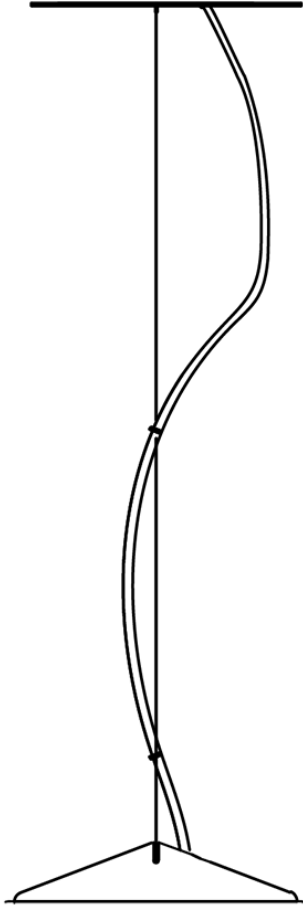

Aérostat F27

F66L14SA12

A.Saggia & V.Sommella / D&G Studio

Fixture type

Project name

Dimensions

Description

Suspension module for use with large Aérostat glass diffuser. Metal structure with painted gold finish. Includes wipe down cover, junction box cover plate, and offset mounting hardware. 4000K

Wattage: 17W

Color temperature: 4000K

CRI: 90+

Lumens: 2365 initial lm

Material

Metal

Color

 Gold