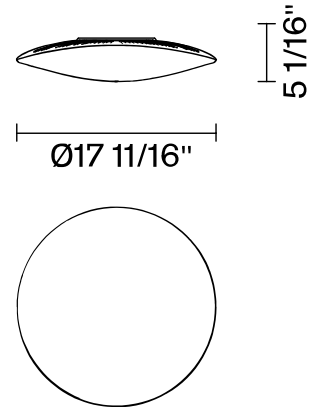

Material

Glass

Color

White and clear

Other colors available

Check online www.fabbian.us

Not included accessories

Light module, driver (if required)