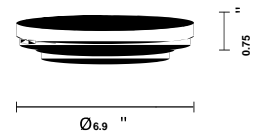

Loop F35

F07E95SA01

A.Saggia & V.Sommella / D&G Studio

Fixture type

Project name

Dimensions

Description

Wall or ceiling module for use with large Loop glass diffuser. Metal fitter with painted white finish. Uses 17w 120V integral LED with dim-to-warm technology for 3000K to 1800K dimming.