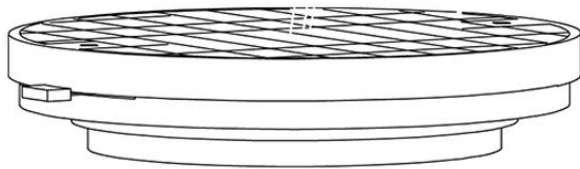

## Dimensions

## Description

Wall or ceiling module for use with large Loop glass diffuser. Metal structure with painted white finish. 2700K