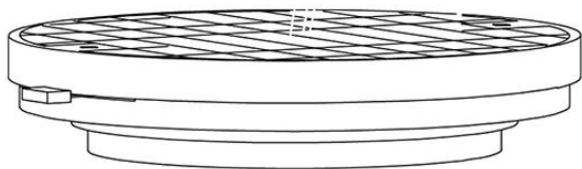

## Dimensions

## Description

Wall or ceiling module for use with large Loop glass diffuser. Metal structure with painted white finish. 2700K