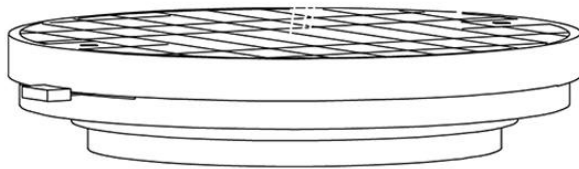

Material

Metal

Color

Black

Other colors available

Check online www.fabbian.us

Included accessories

LED

Not included accessories

Glass diffuser, driver

Description

Wall or ceiling module for use with large Loop glass diffuser. Metal structure with painted black finish. 2700K

Voltage

Based on selected driver

Dimmable

Based on selected driver

Specs

DRY

Light source and Technical

Lamp type: LED

Wattage: 20W

Color temperature: 2700K

CRI: 90+

Lumens: 2365 initial lm