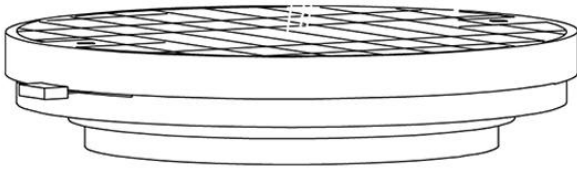

Loop F35

F66G11SA12

A.Saggia & V.Sommella / D&G Studio

Fixture type

Project name

Dimensions

Material

Metal

Description

Wall or ceiling module for use with large Loop glass diffuser. Metal structure with painted gold finish. 2700K

Voltage

Based on selected driver

Dimmable

Based on selected driver

Specs

DRY