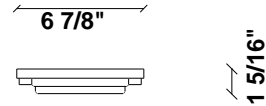

Loop F35

F66G11SA12

A.Saggia & V.Sommella / D&G Studio

Fixture type

Project name

Dimensions

Material

Metal