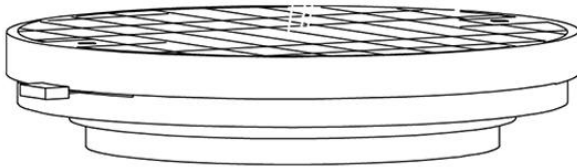

Loop F35

F66G11SA12

A.Saggia & V.Sommella / D&G Studio

Fixture type

Project name

Dimensions

Material

Metal

Description

Wall or ceiling module for use with large Loop glass diffuser. Metal structure with painted gold finish. 2700K

Voltage

Based on selected driver

Dimmable

Based on selected driver

Specs

DRY