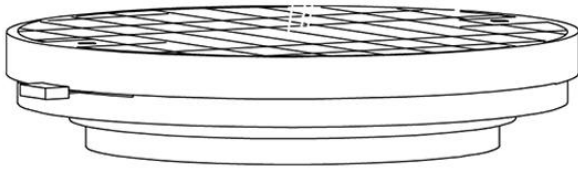

Loop F35

F66G12SA02

A.Saggia & V.Sommella / D&G Studio

Fixture type

Project name

Dimensions

Material

Metal

Description

Wall or ceiling module for use with large Loop glass diffuser. Metal structure with painted black finish. 3000K

Voltage

Based on selected driver

Dimmable

Based on selected driver

Specs

DRY