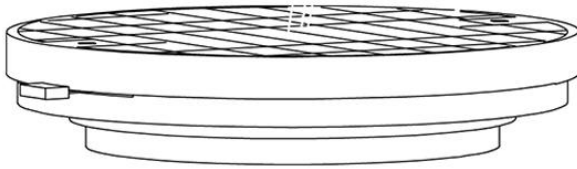

Loop F35

F66G12SA02

A.Saggia & V.Sommella / D&G Studio

Fixture type

Project name

Dimensions

Material

Metal

Description

Wall or ceiling module for use with large Loop glass diffuser. Metal structure with painted black finish. 3000K

Voltage

Based on selected driver

Dimmable

Based on selected driver

Specs

DRY