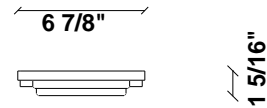

Loop F35

F66G12SA12

A.Saggia & V.Sommella / D&G Studio

Fixture type

Project name

Dimensions

Material

Metal