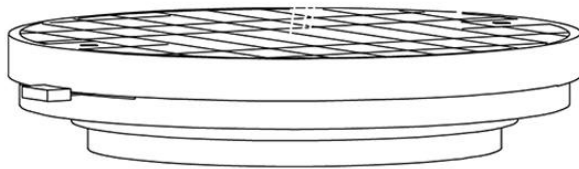

Loop F35

F66G12SA12

A.Saggia & V.Sommella / D&G Studio

Fixture type

Project name

Dimensions

Material

Metal

Description

Wall or ceiling module for use with large Loop glass diffuser. Metal structure with painted gold finish. 3000K

Voltage

Based on selected driver

Dimmable

Based on selected driver

Specs

DRY