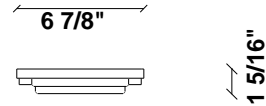

Loop F35

F66G12SA12

A.Saggia & V.Sommella / D&G Studio

Fixture type

Project name

Dimensions

Material

Metal