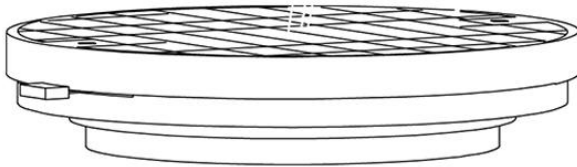

Loop F35

F66G12SA12

A.Saggia & V.Sommella / D&G Studio

Fixture type

Project name

Dimensions

Material

Metal

Description

Wall or ceiling module for use with large Loop glass diffuser. Metal structure with painted gold finish. 3000K

Voltage

Based on selected driver

Dimmable

Based on selected driver

Specs

DRY