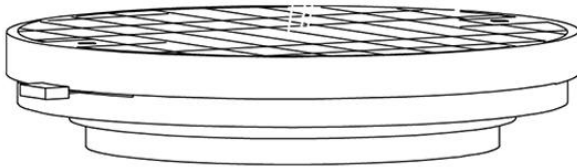

## Dimensions

## Description

Wall or ceiling module for use with large Loop glass diffuser. Metal structure with painted copper finish. 3000K