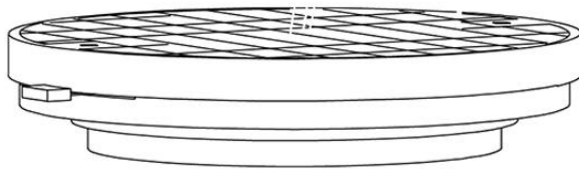

## Dimensions

## Description

Wall or ceiling module for use with large Loop glass diffuser. Metal structure with painted white finish. 3500K