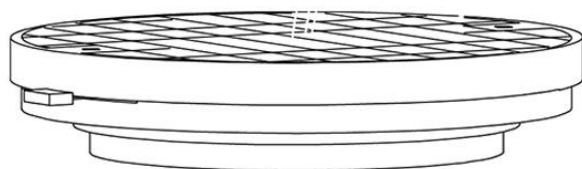

Loop F35

F66G13SA12

A.Saggia & V.Sommella / D&G Studio

Fixture type

Project name

Dimensions

Material

Metal

Description

Wall or ceiling module for use with large Loop glass diffuser. Metal structure with painted gold finish. 3500K

Voltage

Based on selected driver

Dimmable

Based on selected driver

Specs

DRY