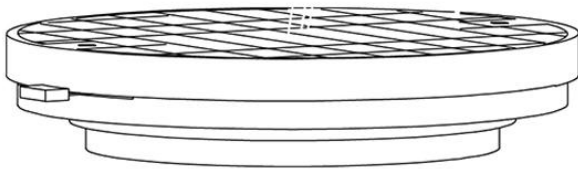

Loop F35

F66G14SA01

A.Saggia & V.Sommella / D&G Studio

Fixture type

Project name

Dimensions

Material

Metal

Description

Wall or ceiling module for use with large Loop glass diffuser. Metal structure with painted white finish. 4000K

Voltage

Based on selected driver

Dimmable

Based on selected driver

Specs

DRY