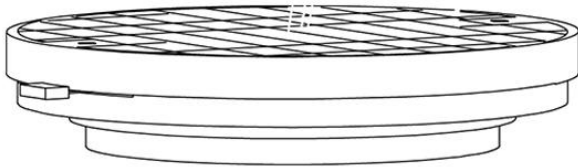

## Dimensions

## Description

Wall or ceiling module for use with large Loop glass diffuser. Metal structure with painted white finish. 4000K