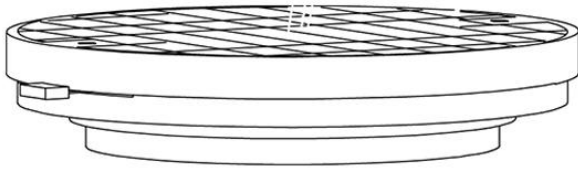

## Dimensions

## Description

Wall or ceiling module for use with large Loop glass diffuser. Metal structure with painted white finish. 4000K