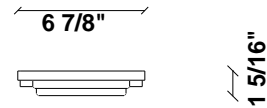

Loop F35

F66G14SA01

A.Saggia & V.Sommella / D&G Studio

Fixture type

Project name

Dimensions

Material

Metal