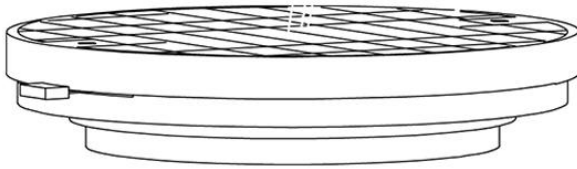

Loop F35

F66G14SA02

A.Saggia & V.Sommella / D&G Studio

Fixture type

Project name

Dimensions

Material

Metal

Description

Wall or ceiling module for use with large Loop glass diffuser. Metal structure with painted black finish. 4000K

Voltage

Based on selected driver

Dimmable

Based on selected driver

Specs

DRY