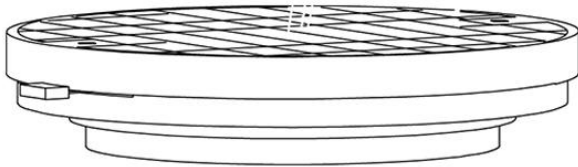

## Dimensions

## Description

Wall or ceiling module for use with large Loop glass diffuser. Metal structure with painted black finish. 4000K