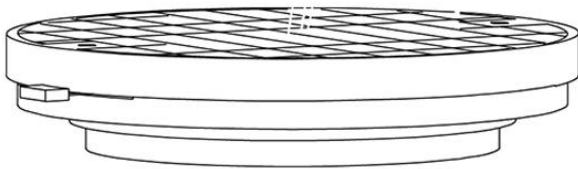

Loop F35

F66G14SA41

A.Saggia & V.Sommella / D&G Studio

Fixture type

Project name

Dimensions

Material

Metal

Description

Wall or ceiling module for use with large Loop glass diffuser. Metal structure with painted copper finish. 4000K

Voltage

Based on selected driver

Dimmable

Based on selected driver

Specs

DRY