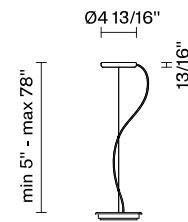

## Dimensions

## Description

Suspension module for use with large Loop glass diffuser. Metal fitter, field-cuttable wire, and canopy with painted white finish. Uses 17w 120V integral LED.