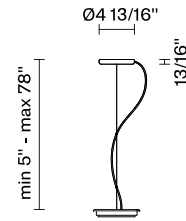

Loop F35

F07A95SA01

A.Saggia & V.Sommella / D&G Studio

Fixture type

Project name

Dimensions

Description

Suspension module for use with large Loop glass diffuser. Metal fitter, field-cuttable wire, and canopy with painted white finish. Uses 17w 120V integral LED with dim-to-warm technology for 3000K to 1800K dimming.

Voltage

120V

Dimmable

TRIAC/ELV

Specs

DRY

Light source and Technical

Lamp type: LED 17W

Wattage: 17W

Color temperature: 3000K to 1800K

CRI: 90+

Lumens: 1307 lm

Material

Metal

Color

White