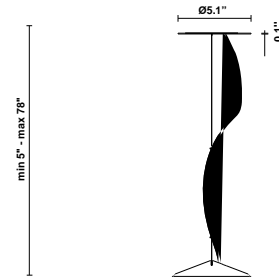

Loop F35

F66L11SA02

A.Saggia & V.Sommella / D&G Studio

Fixture type

Project name

Dimensions

Material

Metal

Description

Suspension module for use with large Loop glass diffuser. Metal structure with painted black finish. Includes wipe down cover, junction box cover plate, and offset mounting hardware. 2700K

Voltage