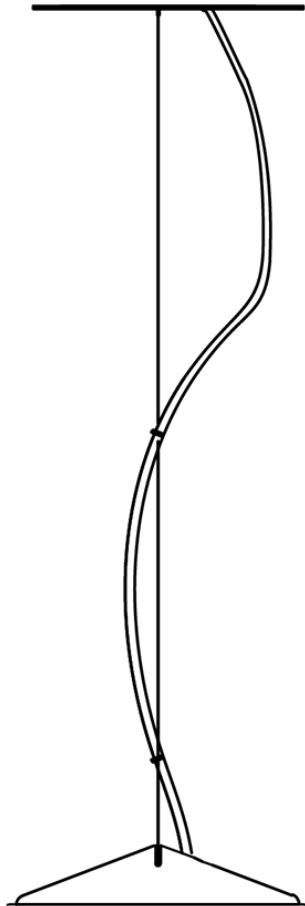

Loop F35

F66L11SA41

A.Saggia & V.Sommella / D&G Studio

Fixture type

Project name

Dimensions

Material

Metal

Description

Suspension module for use with large Loop glass diffuser. Metal structure with painted copper finish. Includes wipe down cover, junction box cover plate, and offset mounting hardware. 2700K