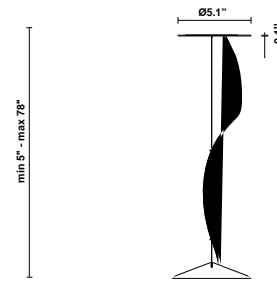

Loop F35

F66L11SA41

A.Saggia & V.Sommella / D&G Studio

Fixture type

Project name

Dimensions

Material

Metal

Description

Suspension module for use with large Loop glass diffuser. Metal structure with painted copper finish. Includes wipe down cover, junction box cover plate, and offset mounting hardware. 2700K

Wattage: 17W

Color temperature: 2700K

CRI: 90+

Lumens: 2365 initial lm