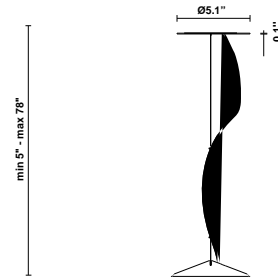

Loop F35

F66L12SA01

A.Saggia & V.Sommella / D&G Studio

Fixture type

Project name

Dimensions

Material

Metal

Description

Suspension module for use with large Loop glass diffuser. Metal structure with painted white finish. Includes wipe down cover, junction box cover plate, and offset mounting hardware. 3000K

Voltage