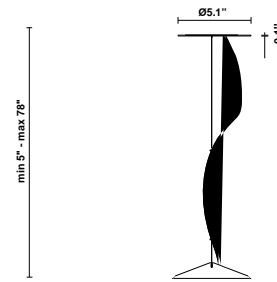

Loop F35

F66L12SA02

A.Saggia & V.Sommella / D&G Studio

Fixture type

Project name

Dimensions

Material

Metal

Description

Suspension module for use with large Loop glass diffuser. Metal structure with painted black finish. Includes wipe down cover, junction box cover plate, and offset mounting hardware. 3000K

Voltage