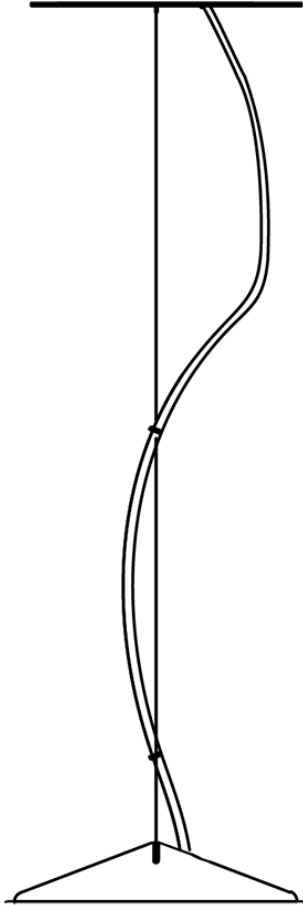

Loop F35

F66L12SA41

A.Saggia & V.Sommella / D&G Studio

Fixture type

Project name

Dimensions

Material

Metal

Description

Suspension module for use with large Loop glass diffuser. Metal structure with painted copper finish. Includes wipe down cover, junction box cover plate, and offset mounting hardware. 3000K