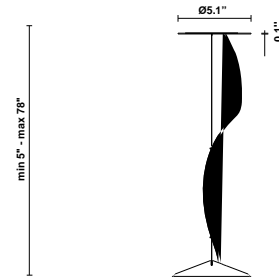

Loop F35

F66L12SA41

A.Saggia & V.Sommella / D&G Studio

Fixture type

Project name

Dimensions

Material

Metal

Description

Suspension module for use with large Loop glass diffuser. Metal structure with painted copper finish. Includes wipe down cover, junction box cover plate, and offset mounting hardware. 3000K

Wattage: 17W

Color temperature: 3000K

CRI: 90+

Lumens: 2365 initial lm