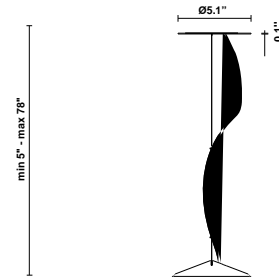

Loop F35

F66L13SA12

A.Saggia & V.Sommella / D&G Studio

Fixture type

Project name

Dimensions

Material

Metal

Description

Suspension module for use with large Loop glass diffuser. Metal structure with painted gold finish. Includes wipe down cover, junction box cover plate, and offset mounting hardware. 3500K

Voltage