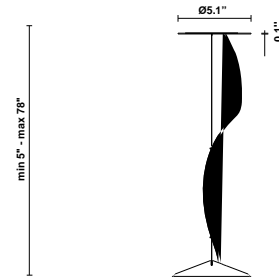

Loop F35

F66L13SA41

A.Saggia & V.Sommella / D&G Studio

Fixture type

Project name

Dimensions

Material

Metal

Description

Suspension module for use with large Loop glass diffuser. Metal structure with painted copper finish. Includes wipe down cover, junction box cover plate, and offset mounting hardware. 3500K

Wattage: 17W

Color temperature: 3500K

CRI: 90+

Lumens: 2365 initial lm