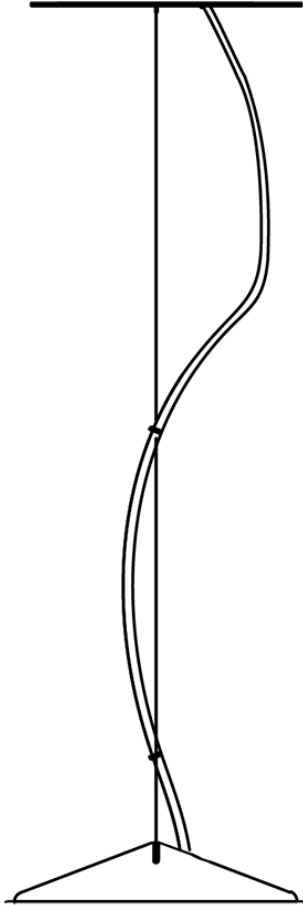

Loop F35

F66L13SA41

A.Saggia & V.Sommella / D&G Studio

Fixture type

Project name

Dimensions

Material

Metal

Description

Suspension module for use with large Loop glass diffuser. Metal structure with painted copper finish. Includes wipe down cover, junction box cover plate, and offset mounting hardware. 3500K