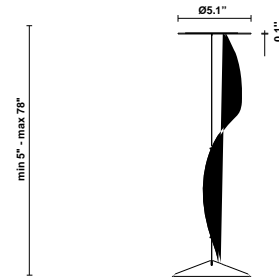

Loop F35

F66L14SA02

A.Saggia & V.Sommella / D&G Studio

Fixture type

Project name

Dimensions

Material

Metal

Description

Suspension module for use with large Loop glass diffuser. Metal structure with painted black finish. Includes wipe down cover, junction box cover plate, and offset mounting hardware. 4000K

Voltage