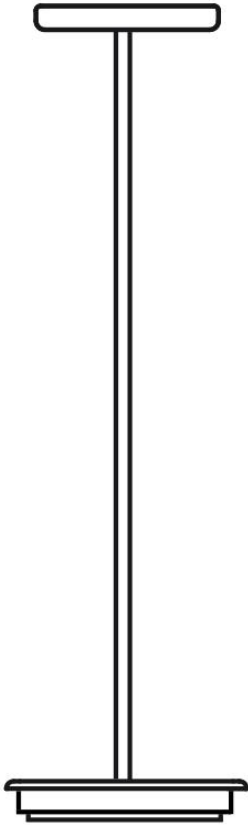

Loop F35

F07A61SA01

A.Saggia & V.Sommella / D&G Studio

Fixture type

Project name

Dimensions

Material

Metal

Color

White

Other colors available

Check online www.fabbian.us

Included accessories

LED, stem, canopy

Not included accessories

Glass diffuser

Description

Rigid stem suspension module for use with large Loop glass diffuser. Metal fitter, field-cuttable rod, and canopy with painted white finish. Uses 120V dim-to-warm technology for 3000K to 1800K dimming.

Voltage

120V

Dimmable

TRIAC/ELV

Specs

DRY

Light source and Technical

Lamp type: LED