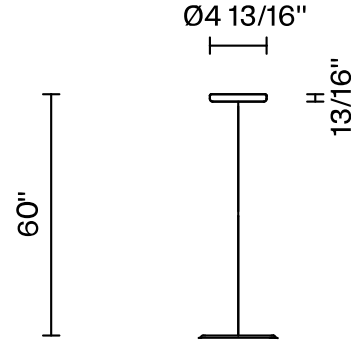

Loop F35

F07A61SA01

A.Saggia & V.Sommella / D&G Studio

Fixture type

Project name

Dimensions

Material

Metal

Description

Rigid stem suspension module for use with large Loop glass diffuser. Metal fitter, field-cuttable rod, and canopy with painted white finish. Uses 120V dim-to-warm technology for 3000K to 1800K dimming.

Wattage: 17W

Color temperature: 3000K to 1800K

CRI: 90+

Lumens: 1307 initial lm