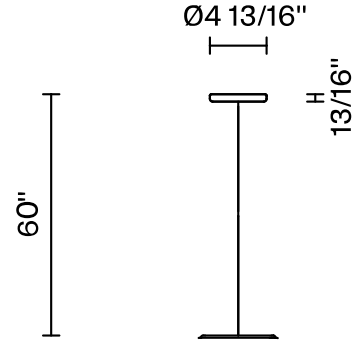

## Dimensions

## Light source and Technical

**Lamp type:** LED

**Wattage:** 17W

**Color temperature:** 3000K to 1800K

**CRI:** 90+

**Lumens:** 1307 initial lm