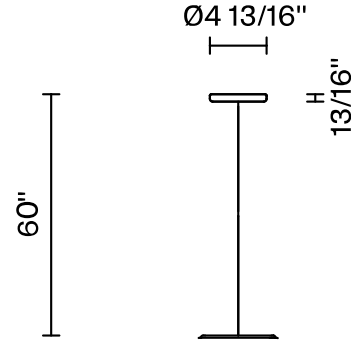

Loop F35

F07A61SA12

A.Saggia & V.Sommella / D&G Studio

Fixture type

Project name

Dimensions

Material

Metal

Description

Rigid stem suspension module for use with large Loop glass diffuser. Metal fitter, field-cuttable stem, and canopy with painted gold finish. Uses 120V dim-to-warm technology for 3000K to 1800K dimming.

Wattage: 17W

Color temperature: 3000K to 1800K

CRI: 90+

Lumens: 1307 initial lm