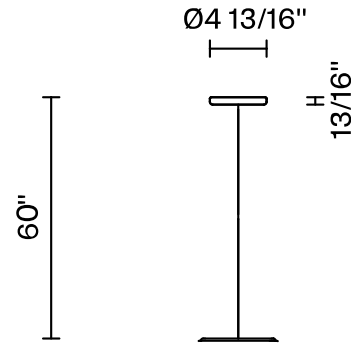

Loop F35

F07A61SA12

A.Saggia & V.Sommella / D&G Studio

Fixture type

Project name

Dimensions

Material

Metal

Description

Rigid stem suspension module for use with large Loop glass diffuser. Metal fitter, field-cuttable stem, and canopy with painted gold finish. Uses 120V dim-to-warm technology for 3000K to 1800K dimming.

Wattage: 17W

Color temperature: 3000K to 1800K

CRI: 90+

Lumens: 1307 initial lm