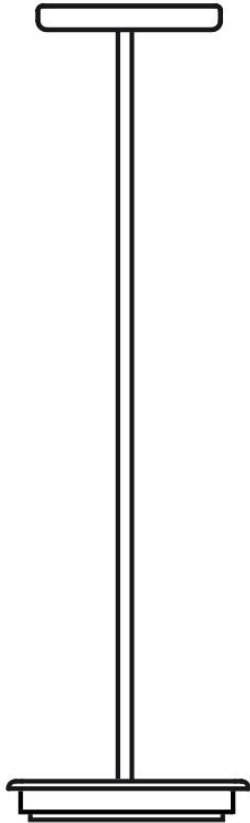

Loop F35

F07A61SA12

A.Saggia & V.Sommella / D&G Studio

Fixture type

Project name

Dimensions

Material

Metal

Description

Rigid stem suspension module for use with large Loop glass diffuser. Metal fitter, field-cuttable stem, and canopy with painted gold finish. Uses 120V dim-to-warm technology for 3000K to 1800K dimming.

Voltage

120V

Dimmable

TRIAC/ELV

Specs

DRY

Light source and Technical

Lamp type: LED

Wattage: 17W

Color temperature: 3000K to 1800K

CRI: 90+

Lumens: 1307 initial lm