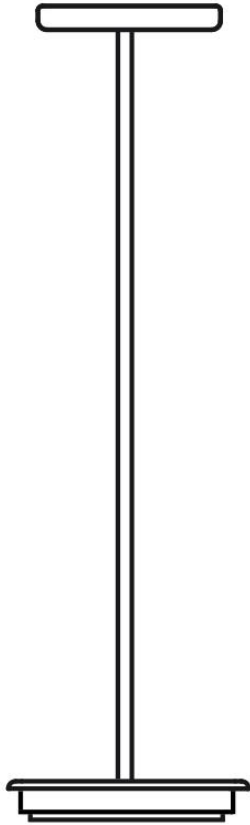

Loop F35

F07A61SA12

A.Saggia & V.Sommella / D&G Studio

Fixture type

Project name

Dimensions

Material

Metal

Description

Rigid stem suspension module for use with large Loop glass diffuser. Metal fitter, field-cuttable stem, and canopy with painted gold finish. Uses 120V dim-to-warm technology for 3000K to 1800K dimming.

Voltage

120V

Dimmable

TRIAC/ELV

Specs

DRY

Light source and Technical

Lamp type: LED

Wattage: 17W

Color temperature: 3000K to 1800K

CRI: 90+

Lumens: 1307 initial lm