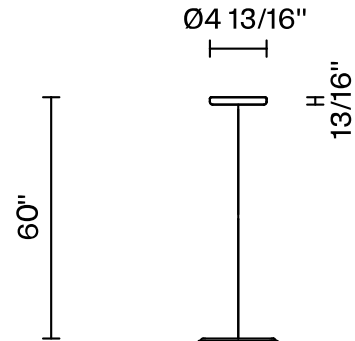

Loop F35

F07A62SA01

A.Saggia & V.Sommella / D&G Studio

Fixture type

Project name

Dimensions

Material

Metal

Description

Rigid stem suspension module for use with large Loop glass diffuser. Metal fitter, field-cutttable stem, and canopy with painted white finish. Uses 120V 3000K LED.

Voltage

120V

Dimmable

TRIAC/ELV

Specs

DRY

Light source and Technical

Lamp type: LED

Wattage: 17W

Color temperature: 3000K

CRI: 90+

Lumens: 1307 initial lm