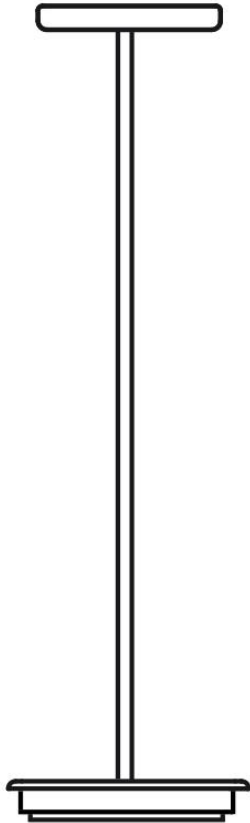

Loop F35

F07A62SA01

A.Saggia & V.Sommella / D&G Studio

Fixture type

Project name

Dimensions

Material

Metal

Color

White

Other colors available

Check online www.fabbian.us

Included accessories

LED, stem, canopy

Not included accessories

Glass diffuser

Description

Rigid stem suspension module for use with large Loop glass diffuser. Metal fitter, field-cutttable stem, and canopy with painted white finish. Uses 120V 3000K LED.

Voltage

120V

Dimmable

TRIAC/ELV

Specs

DRY

Light source and Technical

Lamp type: LED

Wattage: 17W

Color temperature: 3000K

CRI: 90+

Lumens: 1307 initial lm