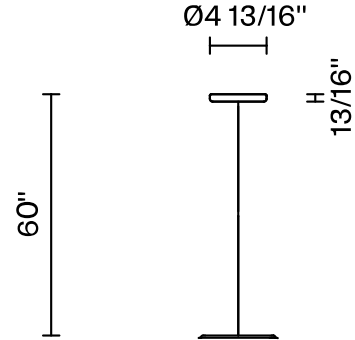

Loop F35

F07A62SA02

A.Saggia & V.Sommella / D&G Studio

Fixture type

Project name

Dimensions

Material

Metal

Description

Rigid stem suspension module for use with large Loop glass diffuser. Metal fitter, field-cutttable stem, and canopy with painted black finish. Uses 120V 3000K LED.

Voltage

120V

Dimmable

TRIAC/ELV

Specs

DRY

Light source and Technical

Lamp type: LED

Wattage: 17W

Color temperature: 3000K

CRI: 90+

Lumens: 1307 initial lm