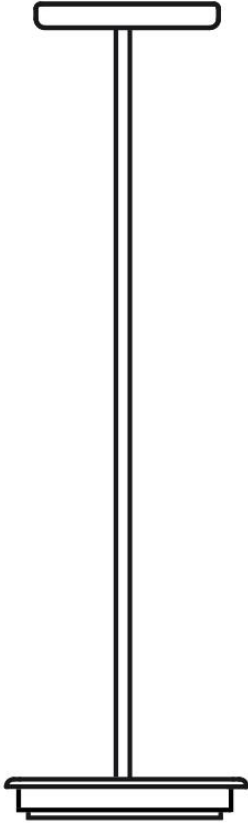

Loop F35

F07A62SA02

A.Saggia & V.Sommella / D&G Studio

Fixture type

Project name

Dimensions

Material

Metal

Description

Rigid stem suspension module for use with large Loop glass diffuser. Metal fitter, field-cutttable stem, and canopy with painted black finish. Uses 120V 3000K LED.

Voltage

120V

Dimmable

TRIAC/ELV

Specs

DRY

Light source and Technical

Lamp type: LED

Wattage: 17W

Color temperature: 3000K

CRI: 90+

Lumens: 1307 initial lm