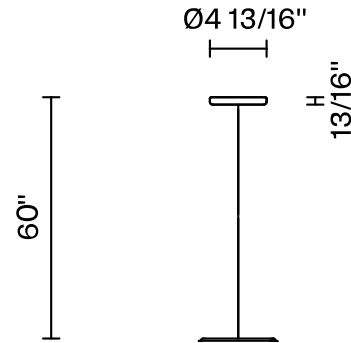

Loop F35

F07A62SA12

A.Saggia & V.Sommella / D&G Studio

Fixture type

Project name

Dimensions

Material

Metal

Description

Rigid stem suspension module for use with large Loop glass diffuser. Metal fitter, field-cutttable stem, and canopy with painted gold finish. Uses 120V 3000K LED.

Voltage

120V

Dimmable

TRIAC/ELV

Specs

DRY

Light source and Technical

Lamp type: LED

Wattage: 17W

Color temperature: 3000K

CRI: 90+

Lumens: 1307 initial lm