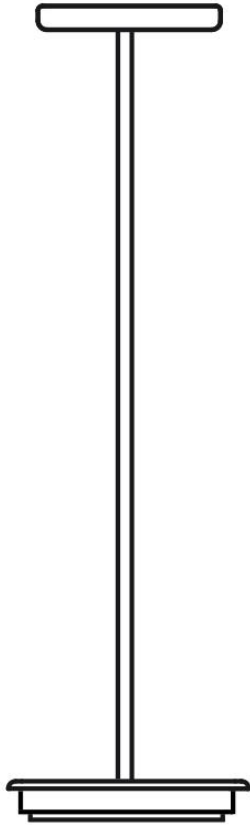

Loop F35

F07A62SA41

A.Saggia & V.Sommella / D&G Studio

Fixture type

Project name

Dimensions

Material

Metal

Color

 Copper

Other colors available

Check online www.fabbian.us

Included accessories

LED, stem, canopy

Not included accessories

Glass diffuser

Description

Rigid stem suspension module for use with large Loop glass diffuser. Metal fitter, field-cutttable stem, and canopy with painted copper finish. Uses 120V 3000K LED.

Voltage

120V

Dimmable

TRIAC/ELV

Specs

DRY

Light source and Technical

Lamp type: LED

Wattage: 17W

Color temperature: 3000K

CRI: 90+

Lumens: 1307 initial lm