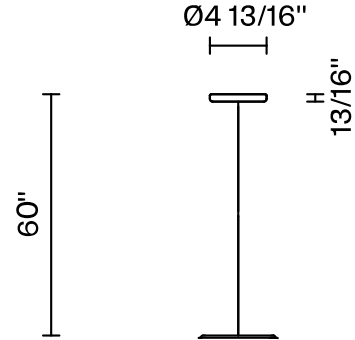

Loop F35

F07A62SA41

A.Saggia & V.Sommella / D&G Studio

Fixture type

Project name

Dimensions

Material

Metal

Description

Rigid stem suspension module for use with large Loop glass diffuser. Metal fitter, field-cutttable stem, and canopy with painted copper finish. Uses 120V 3000K LED.

Voltage

120V

Dimmable

TRIAC/ELV

Specs

DRY

Light source and Technical

Lamp type: LED

Wattage: 17W

Color temperature: 3000K

CRI: 90+

Lumens: 1307 initial lm