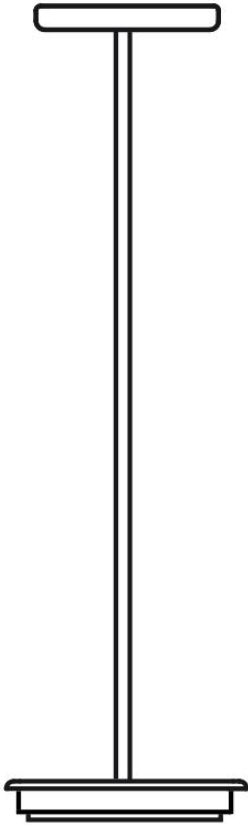

Loop F35

F66L71SA02

A.Saggia & V.Sommella / D&G Studio

Fixture type

Project name

Dimensions

Material

Metal

Description

Rigid stem suspension module for use with large Loop glass diffuser. Metal fitter, field-cuttable stem, and canopy with painted black finish. Includes wipe-down cover, junction box cover plate, and offset mounting hardware. 2700K