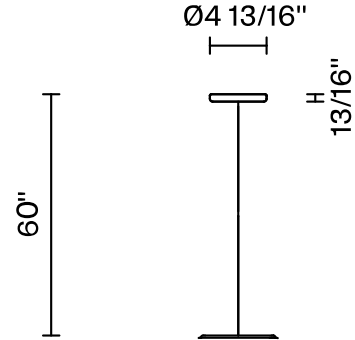

Loop F35

F66L71SA02

A.Saggia & V.Sommella / D&G Studio

Fixture type

Project name

Dimensions

Material

Metal

Description

Rigid stem suspension module for use with large Loop glass diffuser. Metal fitter, field-cuttable stem, and canopy with painted black finish. Includes wipe-down cover, junction box cover plate, and offset mounting hardware. 2700K

Wattage: 17W

Color temperature: 2700K

CRI: 90+

Lumens: 2365 initial lm