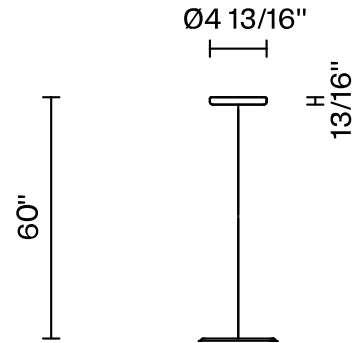

Loop F35

F66L71SA41

A.Saggia & V.Sommella / D&G Studio

Fixture type

Project name

Dimensions

Material

Metal

Description

Rigid stem suspension module for use with large Loop glass diffuser. Metal fitter, field-cutable stem, and canopy with painted copper finish. Includes wipe-down cover, junction box cover plate, and offset mounting hardware. 2700K

Wattage: 17W

Color temperature: 2700K

CRI: 90+

Lumens: 2365 initial lm