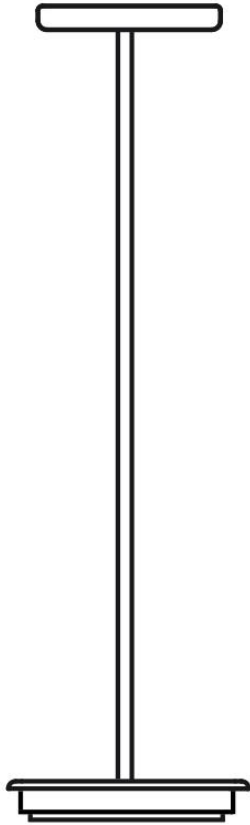

Loop F35

F66L71SA41

A.Saggia & V.Sommella / D&G Studio

Fixture type

Project name

Dimensions

Material

Metal

Color

 Copper

Other colors available

Check online www.fabbian.us

Included accessories

LED, stem, canopy

Not included accessories

Glass diffuser

Description

Rigid stem suspension module for use with large Loop glass diffuser. Metal fitter, field-cutable stem, and canopy with painted copper finish. Includes wipe-down cover, junction box cover plate, and offset mounting hardware. 2700K

Wattage: 17W

Color temperature: 2700K

CRI: 90+

Lumens: 2365 initial lm