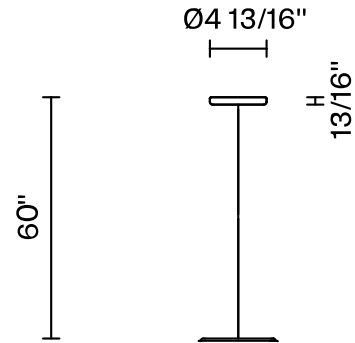

Loop F35

F66L72SA01

A.Saggia & V.Sommella / D&G Studio

Fixture type

Project name

Dimensions

Material

Metal

Description

Rigid stem suspension module for use with large Loop glass diffuser. Metal fitter, field-cuttable stem, and canopy with painted white finish. Includes wipe-down cover, junction box cover plate, and offset mounting hardware. 3000K

Wattage: 17W

Color temperature: 3000K

CRI: 90+

Lumens: 2365 initial lm