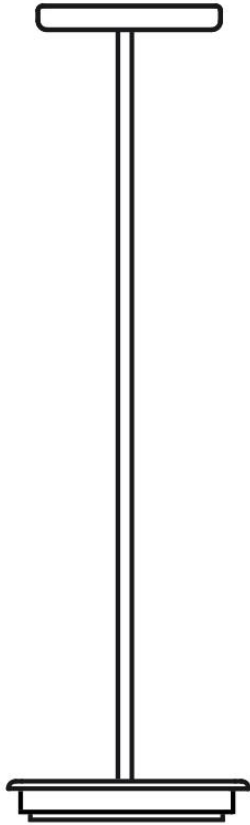

Loop F35

F66L72SA01

A.Saggia & V.Sommella / D&G Studio

Fixture type

Project name

Dimensions

Material

Metal

Color

White

Other colors available

Check online www.fabbian.us

Included accessories

LED, stem, canopy

Not included accessories

Glass diffuser

Description

Rigid stem suspension module for use with large Loop glass diffuser. Metal fitter, field-cuttable stem, and canopy with painted white finish. Includes wipe-down cover, junction box cover plate, and offset mounting hardware. 3000K