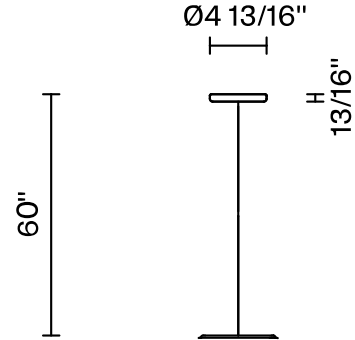

Loop F35

F66L72SA02

A.Saggia & V.Sommella / D&G Studio

Fixture type

Project name

Dimensions

Material

Metal

Description

Rigid stem suspension module for use with large Loop glass diffuser. Metal fitter, field-cuttable stem, and canopy with painted black finish. Includes wipe-down cover, junction box cover plate, and offset mounting hardware. 3000K

Wattage: 17W

Color temperature: 3000K

CRI: 90+

Lumens: 2365 initial lm