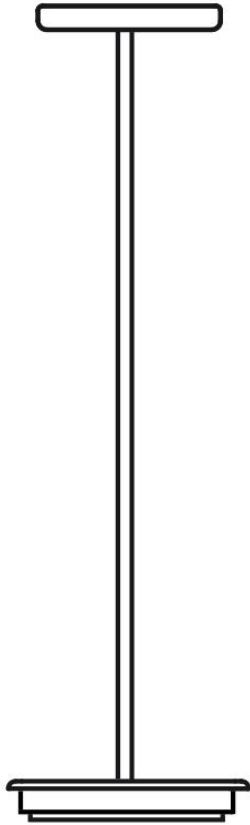

Loop F35

F66L72SA02

A.Saggia & V.Sommella / D&G Studio

Fixture type

Project name

Dimensions

Material

Metal

Description

Rigid stem suspension module for use with large Loop glass diffuser. Metal fitter, field-cuttable stem, and canopy with painted black finish. Includes wipe-down cover, junction box cover plate, and offset mounting hardware. 3000K