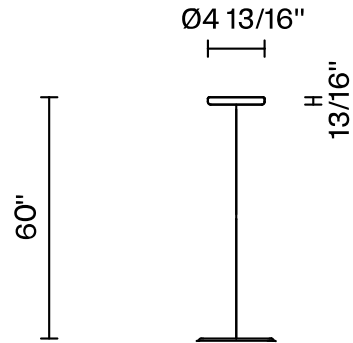

## Dimensions

## Light source and Technical

**Lamp type:** LED

**Wattage:** 17W

**Color temperature:** 3000K

**CRI:** 90+

**Lumens:** 2365 initial lm