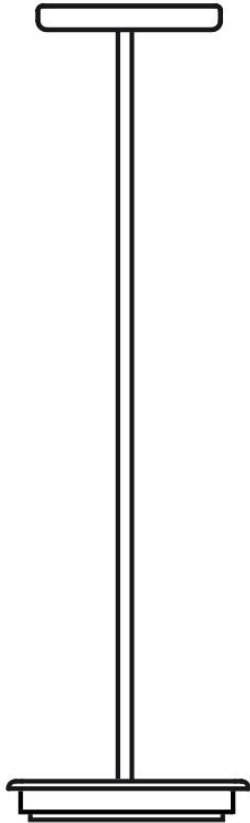

Loop F35

F66L72SA41

A.Saggia & V.Sommella / D&G Studio

Fixture type

Project name

Dimensions

Material

Metal

Color

 Copper

Other colors available

Check online www.fabbian.us

Included accessories

LED, stem, canopy

Not included accessories

Glass diffuser

Description

Rigid stem suspension module for use with large Loop glass diffuser. Metal fitter, field-cuttable stem, and canopy with painted copper finish. Includes wipe-down cover, junction box cover plate, and offset mounting hardware. 3000K