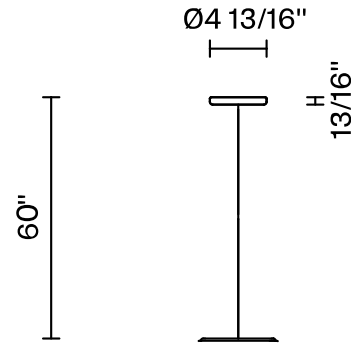

Loop F35

F66L72SA41

A.Saggia & V.Sommella / D&G Studio

Fixture type

Project name

Dimensions

Material

Metal

Description

Rigid stem suspension module for use with large Loop glass diffuser. Metal fitter, field-cuttable stem, and canopy with painted copper finish. Includes wipe-down cover, junction box cover plate, and offset mounting hardware. 3000K

Wattage: 17W

Color temperature: 3000K

CRI: 90+

Lumens: 2365 initial lm