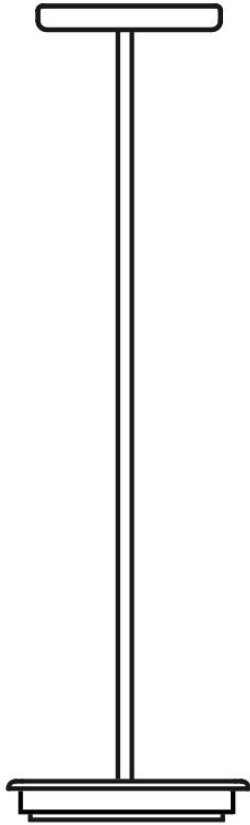

Loop F35

F66L73SA01

A.Saggia & V.Sommella / D&G Studio

Fixture type

Project name

Dimensions

Material

Metal

Color

White

Other colors available

Check online www.fabbian.us

Included accessories

LED, stem, canopy

Not included accessories

Glass diffuser

Description

Rigid stem suspension module for use with large Loop glass diffuser. Metal fitter, field-cutttable stem, and canopy with painted white finish. Includes wipe-down cover, junction box cover plate, and offset mounting hardware. 3500K

Wattage: 17W

Color temperature: 3500K

CRI: 90+

Lumens: 2365 initial lm