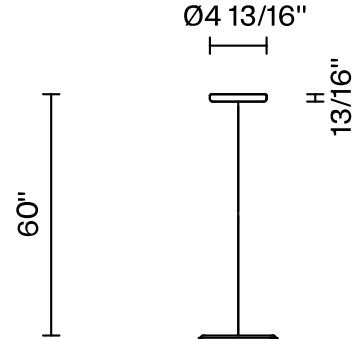

Loop F35

F66L73SA01

A.Saggia & V.Sommella / D&G Studio

Fixture type

Project name

Dimensions

Material

Metal

Description

Rigid stem suspension module for use with large Loop glass diffuser. Metal fitter, field-cutttable stem, and canopy with painted white finish. Includes wipe-down cover, junction box cover plate, and offset mounting hardware. 3500K

Wattage: 17W

Color temperature: 3500K

CRI: 90+

Lumens: 2365 initial lm