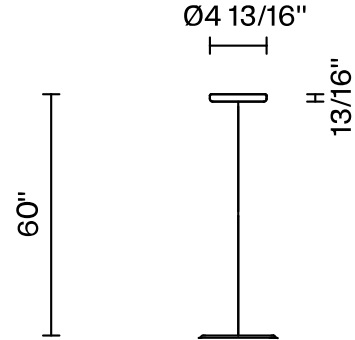

Loop F35

F66L73SA02

A.Saggia & V.Sommella / D&G Studio

Fixture type

Project name

Dimensions

Material

Metal

Description

Rigid stem suspension module for use with large Loop glass diffuser. Metal fitter, field-cuttable stem, and canopy with painted black finish. Includes wipe-down cover, junction box cover plate, and offset mounting hardware. 3500K

Wattage: 17W

Color temperature: 3500K

CRI: 90+

Lumens: 2365 initial lm