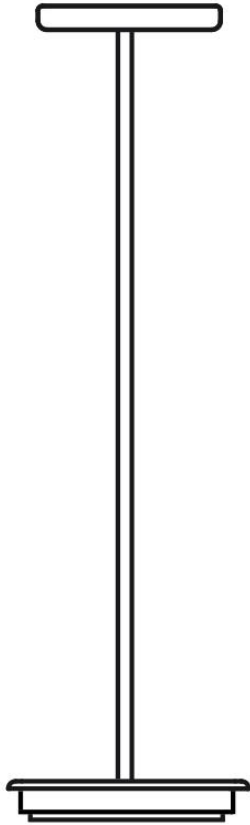

Loop F35

F66L73SA02

A.Saggia & V.Sommella / D&G Studio

Fixture type

Project name

Dimensions

Material

Metal

Description

Rigid stem suspension module for use with large Loop glass diffuser. Metal fitter, field-cuttable stem, and canopy with painted black finish. Includes wipe-down cover, junction box cover plate, and offset mounting hardware. 3500K

Wattage: 17W

Color temperature: 3500K

CRI: 90+

Lumens: 2365 initial lm