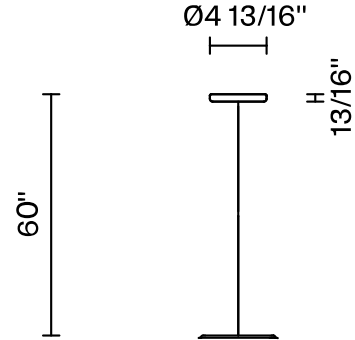

## Dimensions

## Light source and Technical

**Lamp type:** LED

**Wattage:** 17W

**Color temperature:** 4000K

**CRI:** 90+

**Lumens:** 2365 initial lm