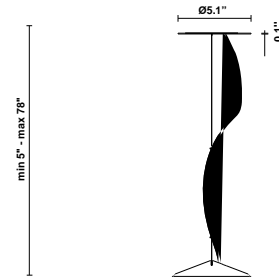

Loop F35

F66L14SA41

A.Saggia & V.Sommella / D&G Studio

Fixture type

Project name

Dimensions

Material

Metal

Description

Suspension module for use with large Loop glass diffuser. Metal structure with painted copper finish. Includes wipe down cover, junction box cover plate, and offset mounting hardware. 4000K

Wattage: 17W

Color temperature: 4000K

CRI: 90+

Lumens: 2365 initial lm