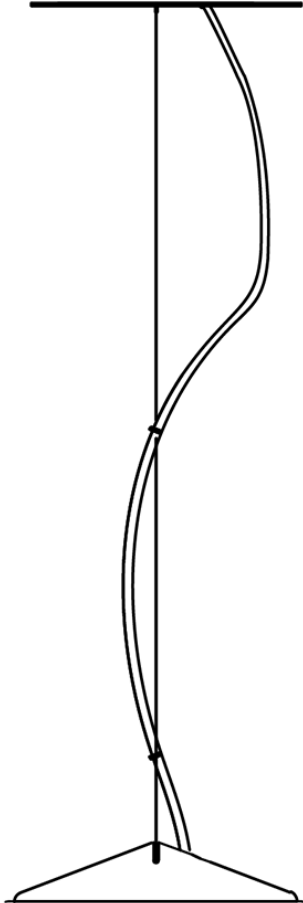

Loop F35

F66L14SA41

A.Saggia & V.Sommella / D&G Studio

Fixture type

Project name

Dimensions

Material

Metal

Description

Suspension module for use with large Loop glass diffuser. Metal structure with painted copper finish. Includes wipe down cover, junction box cover plate, and offset mounting hardware. 4000K