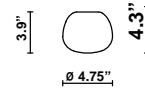

Lumi F07-F66

Fixture type

F07A29V01

Project name

A.Saggia & V.Sommella / D&G Studio

Description

4.75 inch Lumi Mochi three-layer, hand-blown glass diffuser for use with the small Lumi Tech lighting module.

Dimensions