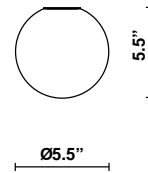

## Description

5.5 inch Lumi Sfera three-layer, hand-blown glass diffuser for use with the small Lumi Tech lighting module.

## Dimensions