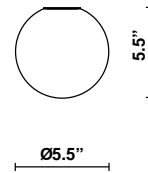

### Description

5.5 inch Lumi Sfera three-layer, hand-blown glass diffuser for use with the small Lumi Tech lighting module.

### Dimensions