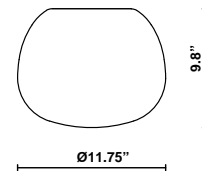

## Description

11.8 inch Lumi Mochi three-layer, hand-blown glass diffuser for use with the large Lumi HP LED modules.

## Dimensions