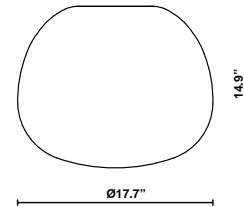

Lumi F07-F66

Fixture type

F07A03V01

Project name

A.Saggia & V.Sommella / D&G Studio

Description

17.7 inch Lumi Mochi three-layer, hand-blown glass diffuser for use with the Lumi HP LED modules.

Dimensions