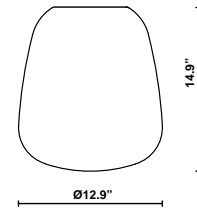

Lumi F07-F66

Fixture type

F07A15V01

Project name

A.Saggia & V.Sommella / D&G Studio

Description

13 inch Lumi Baka three-layer, hand-blown glass diffuser for use with the Lumi HP LED modules.

Dimensions