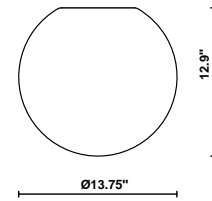

Lumi F07-F66

F07A21V01

A.Saggia & V.Sommella / D&G Studio

Fixture type

Project name

Description

13.75 inch Lumi Sfera three-layer, hand-blown glass diffuser for use with the Lumi HP LED modules.

Dimensions