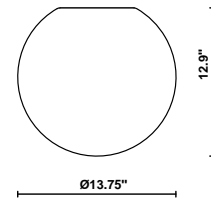

Lumi F07-F66

F07A21V01

A.Saggia & V.Sommella / D&G Studio

Fixture type

Project name

Description

13.75 inch Lumi Sfera three-layer, hand-blown glass diffuser for use with the Lumi HP LED modules.

Dimensions