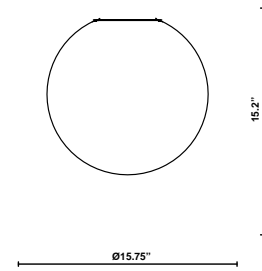

Lumi F07-F66

F07A23V01

A.Saggia & V.Sommella / D&G Studio

Fixture type

Project name

Description

15.75 inch Lumi Sfera three-layer, hand-blown glass diffuser for use with the Lumi HP LED modules.

Dimensions