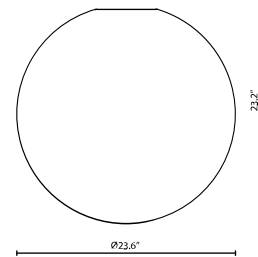

Lumi F07-F66

Fixture type

F07A27V01

Project name

A.Saggia & V.Sommella / D&G Studio

Description

23.6 inch Lumi Sfera three-layer, hand-blown glass diffuser for use with the Lumi HP LED modules.

Dimensions