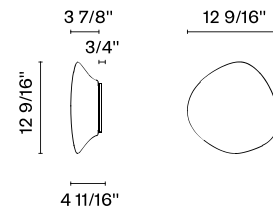

Material

Glass

Color

White

Other colors available

Check online www.fabbian.us

Not included accessories

Light module, driver (if required)