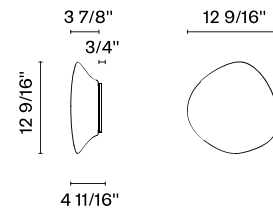

Material

Glass

Color

White

Other colors available

Check online www.fabbian.us

Not included accessories

Light module, driver (if required)